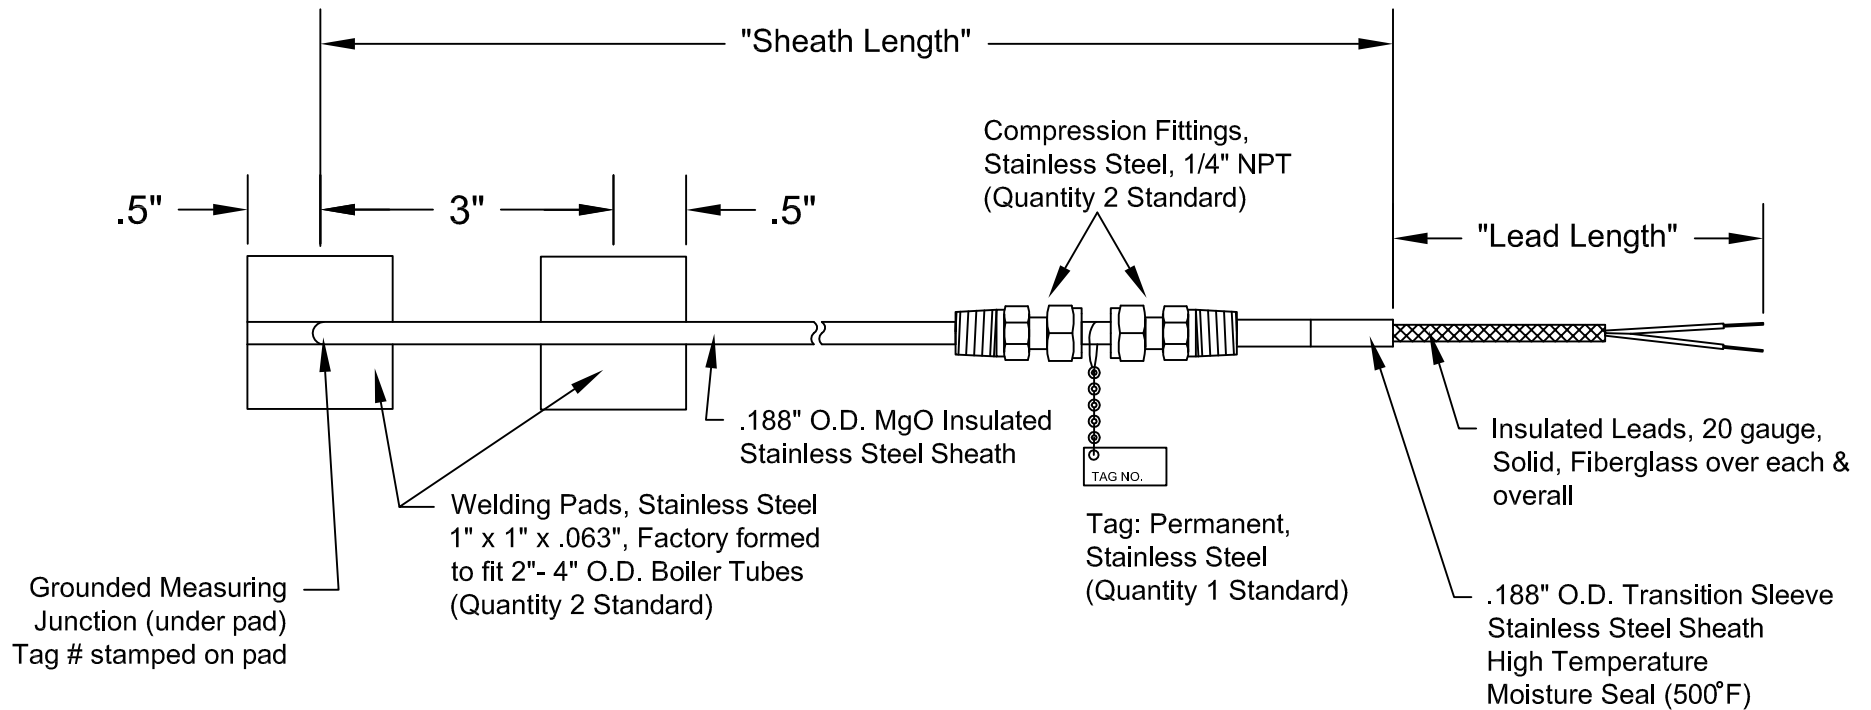

THERMOCOUPLE TECHNOLOGY, INC.

Boiler Tube Thermocouples

Specify: Calibration Type
Sheath Material
Sheath Length (Feet)
Lead Length (Feet)
Options (if any)

STYLE 1050

Thermocouple Technology, Inc.
350 New Street
Quakertown, Pa 18951
Phone: 215-529-9394 FAX: 215-529-9397 www.tteonline.com