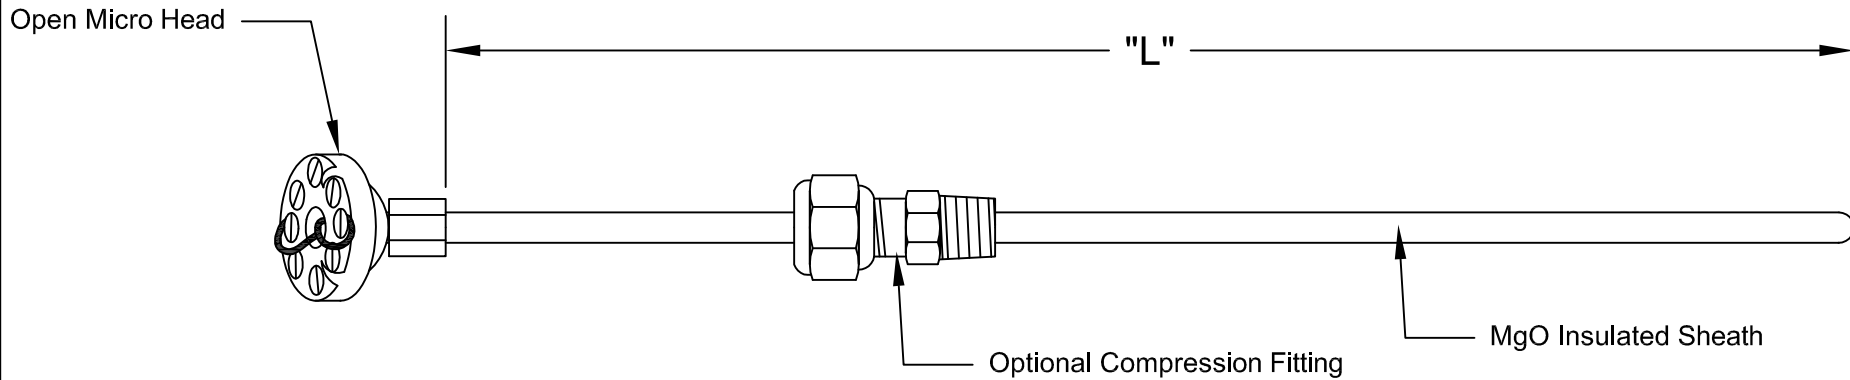

THERMOCOUPLE  
TECHNOLOGY, INC.

TECPAK™ Thermocouples

Style 1006	400° F Maximum Ambient Temperature at Head
Style 1007	800° F Maximum Ambient Temperature at Head
	Specify: Calibration Type "L" Dimension (inches) Simplex or Duplex Sheath Material Sheath Diameter Measuring Junction Options (if any)