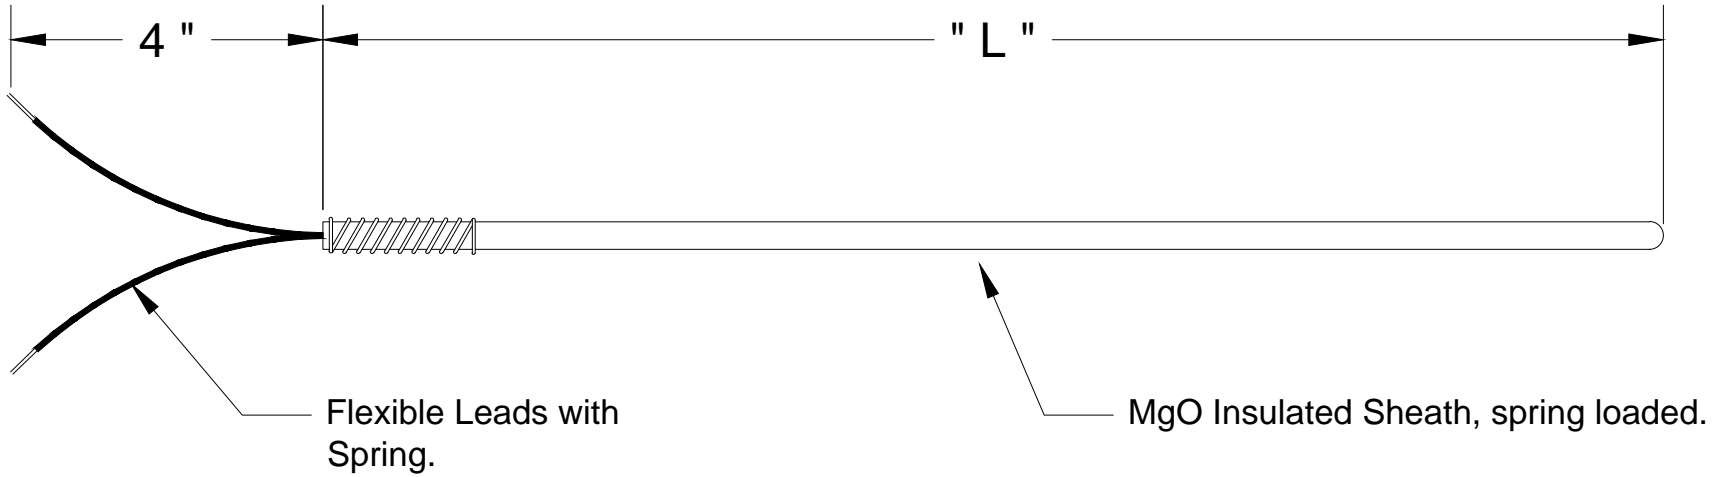

THERMOCOUPLE
TECHNOLOGY, INC.

Spring Loaded
Tecpak™ Thermocouples

Replacement Element with flexible leads for
Styles 1015, 1026, 1020 and 1027.

Specify: Calibration Type
"L" Dimension (Inches)
Simplex or Duplex
Sheath Material
Sheath Diameter
Grounded or Ungrounded
Options (If any)