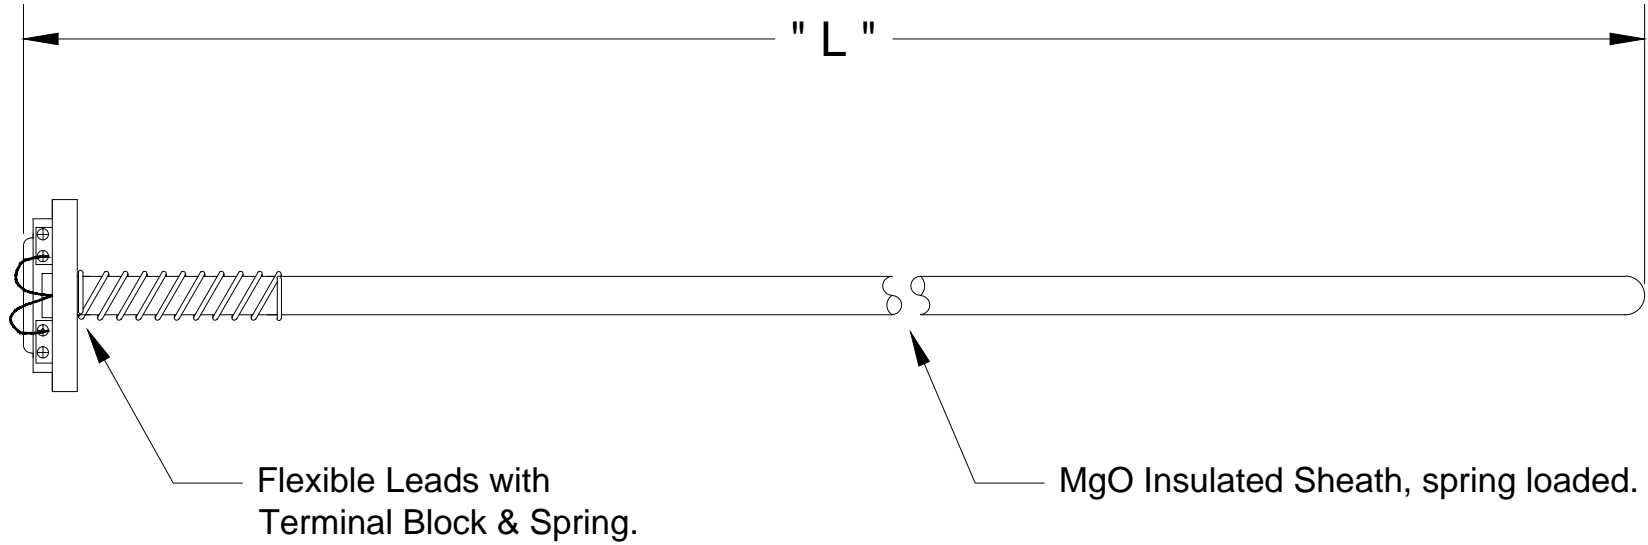

THERMOCOUPLE
TECHNOLOGY, INC.

Spring Loaded
Tecpak™ Thermocouples

**Replacement Element with Terminal Block for
Styles 1015, 1026, 1020 and 1027.**

Specify: **Calibration Type**
 "L" Dimension (Inches)
 Simplex or Duplex
 Sheath Material
 Sheath Diameter
 Grounded or Ungrounded
 Options (If any)