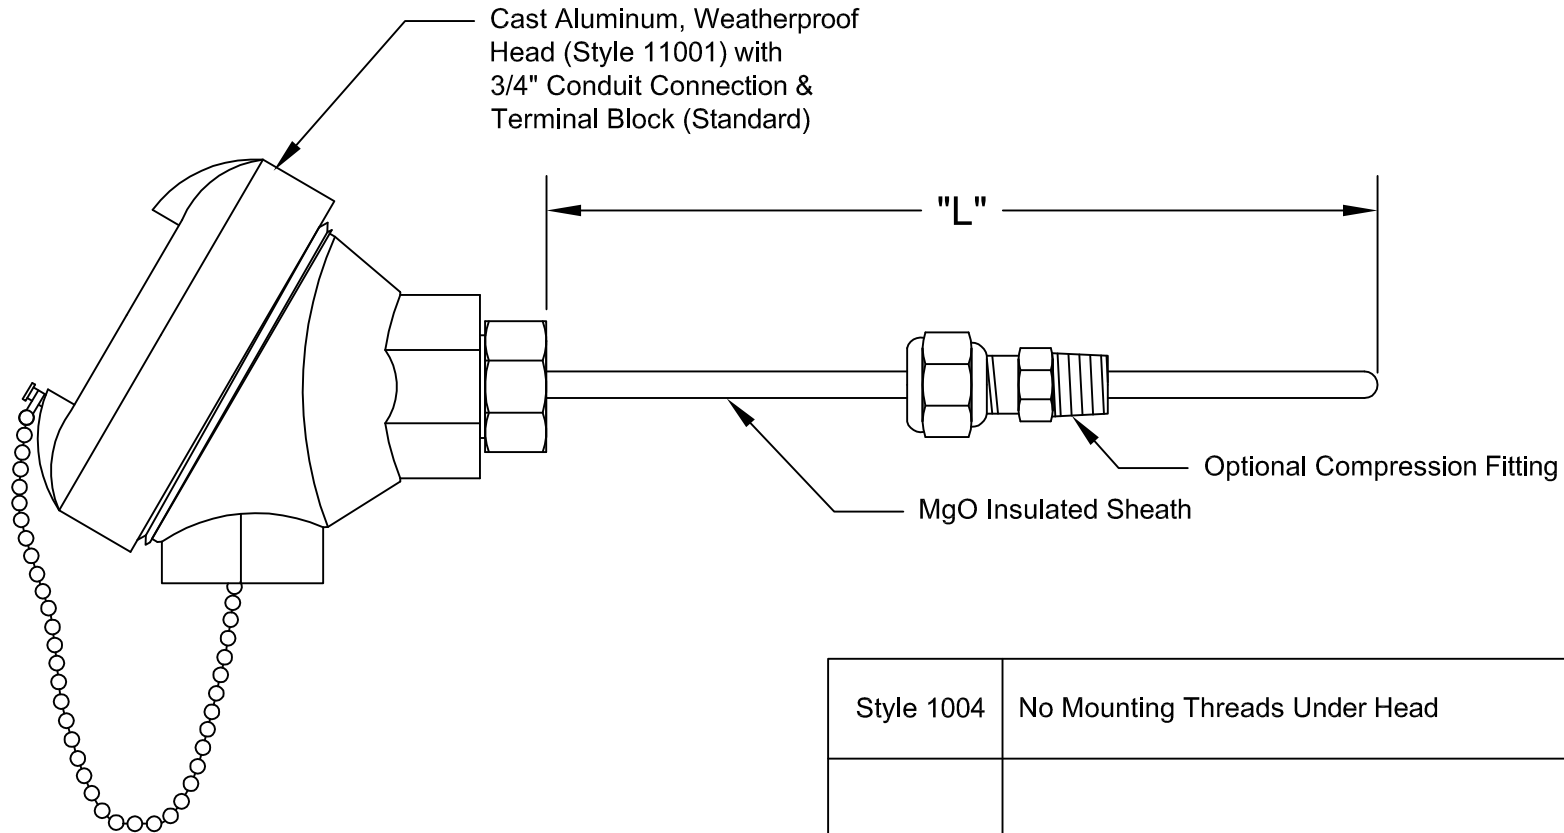

THERMOCOUPLE TECHNOLOGY, INC.

TECPAK™ Thermocouples

Style 1004	No Mounting Threads Under Head
	Specify: Calibration Type "L" Dimension (inches) Simplex or Duplex Sheath Material Sheath Diameter Measuring Junction Options (if any)