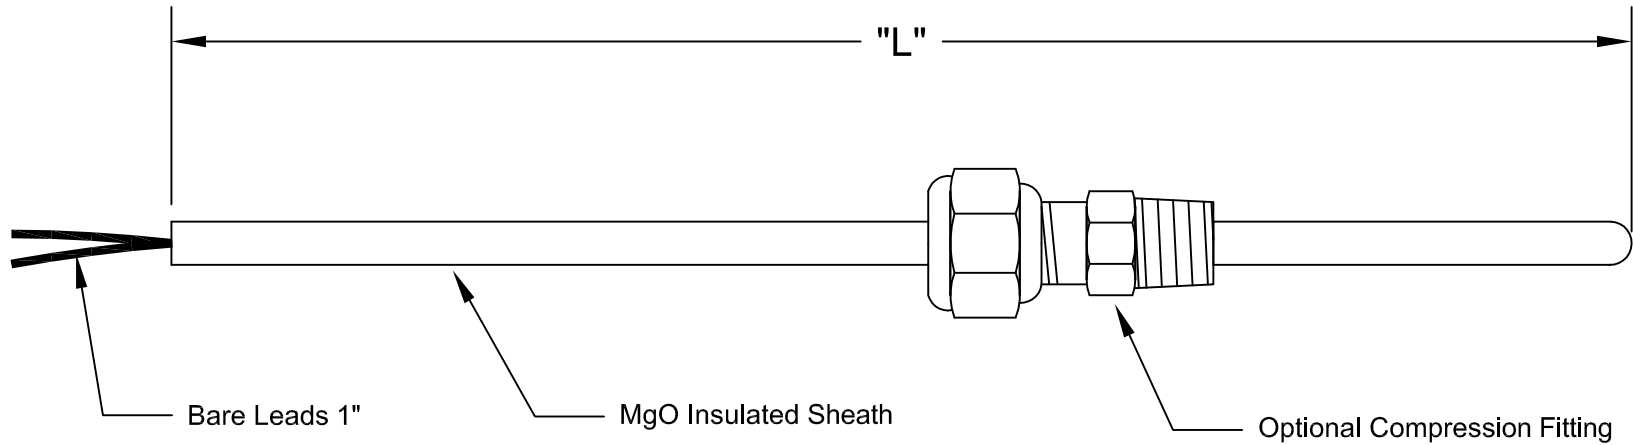

THERMOCOUPLE
TECHNOLOGY, INC.

TECPAK™ Thermocouples

Style 1001	Bare Leads (1")
	Specify: Calibration Type "L" Dimension (inches) Simplex or Duplex Sheath Material Sheath Diameter Measuring Junction Options (if any)